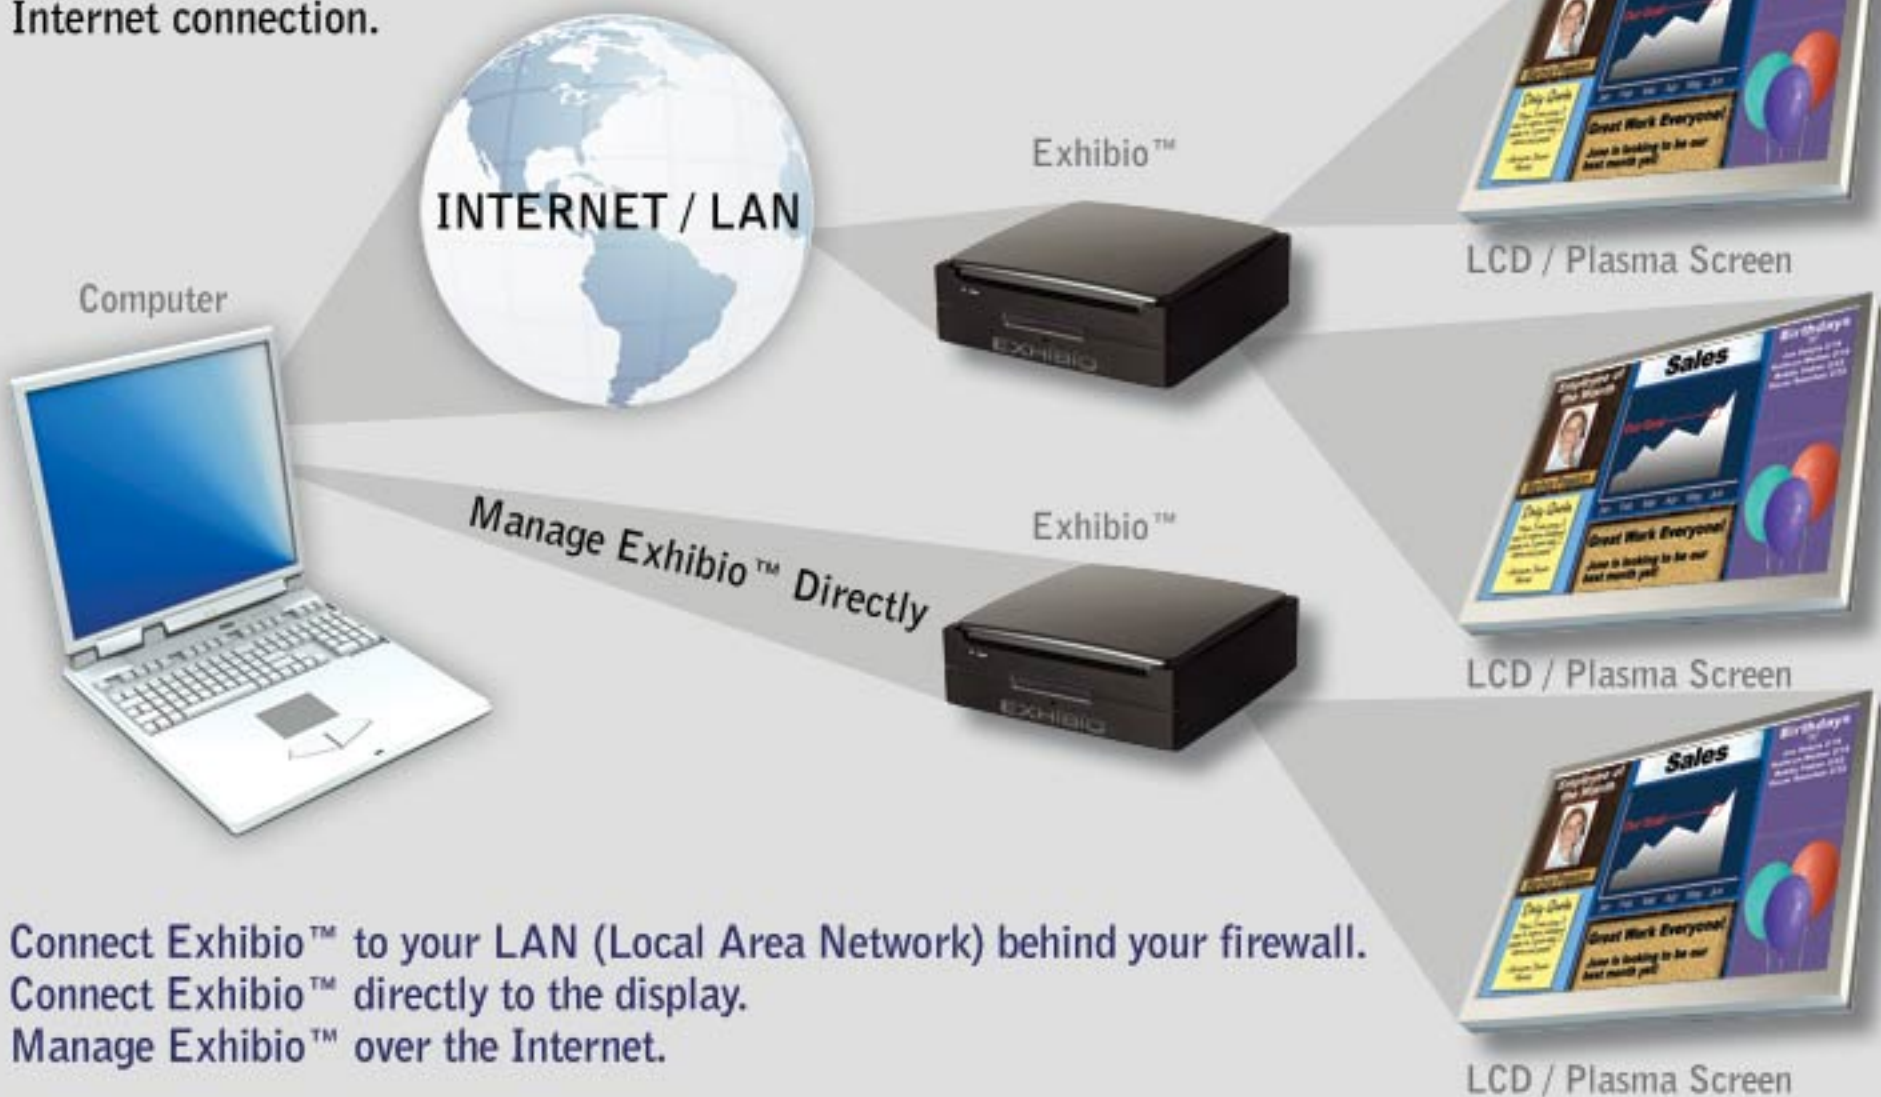

NETWORKING OPTIONS

You can choose to operate the Exhibio™ system with or without a network or Internet connection.